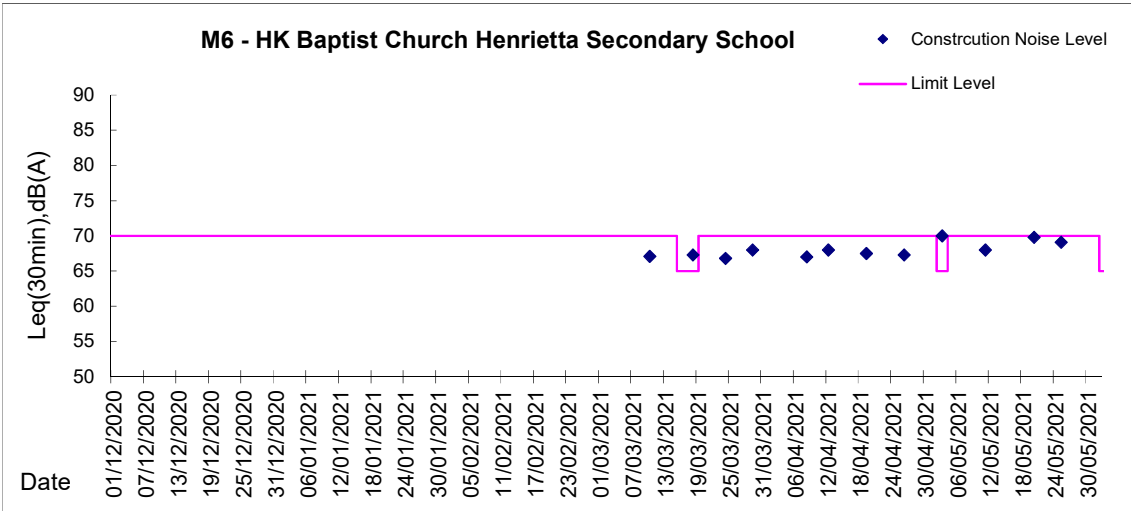

Graphic Presentation of Noise Monitoring Result
Day Time (0700 - 1900hrs on normal weekdays)

Graphic Presentation of Noise Monitoring Result

Day Time (0700 - 1900hrs on normal weekdays)

Remarks: Noise monitoring at M6 was temporarily suspended from 30 November 2020 as the school is temporarily closed and refused our access due to public health concern