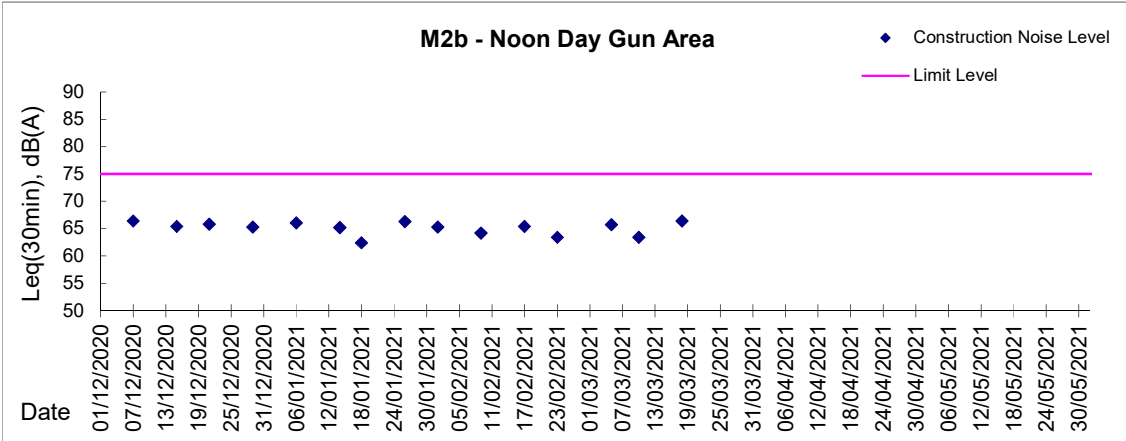

Graphic Presentation of Noise Monitoring Result
Day Time (0700 - 1900hrs on normal weekdays)

Graphic Presentation of Noise Monitoring Result

Day Time (0700 - 1900hrs on normal weekdays)

Remarks: Noise monitoring at M6 was temporarily suspended from 30 November 2020 as the school is temporarily closed and refused our access due to public health concern