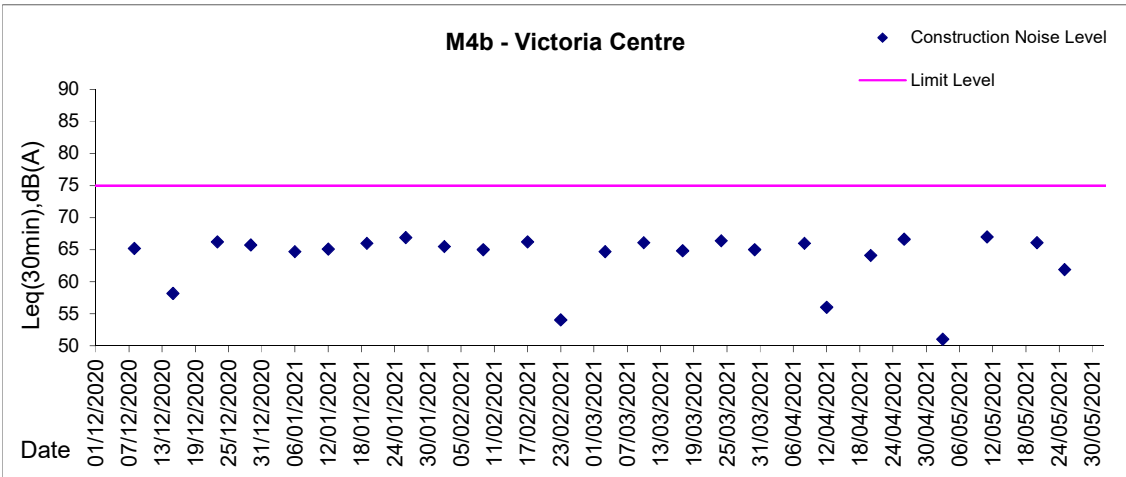

Graphic Presentation of Noise Monitoring Result
Day Time (0700 - 1900hrs on normal weekdays)

Graphic Presentation of Noise Monitoring Result

Day Time (0700 - 1900hrs on normal weekdays)

Remarks: Noise monitoring at M6 was temporarily suspended from 30 November 2020 as the school is temporarily closed and refused our access due to public health concern