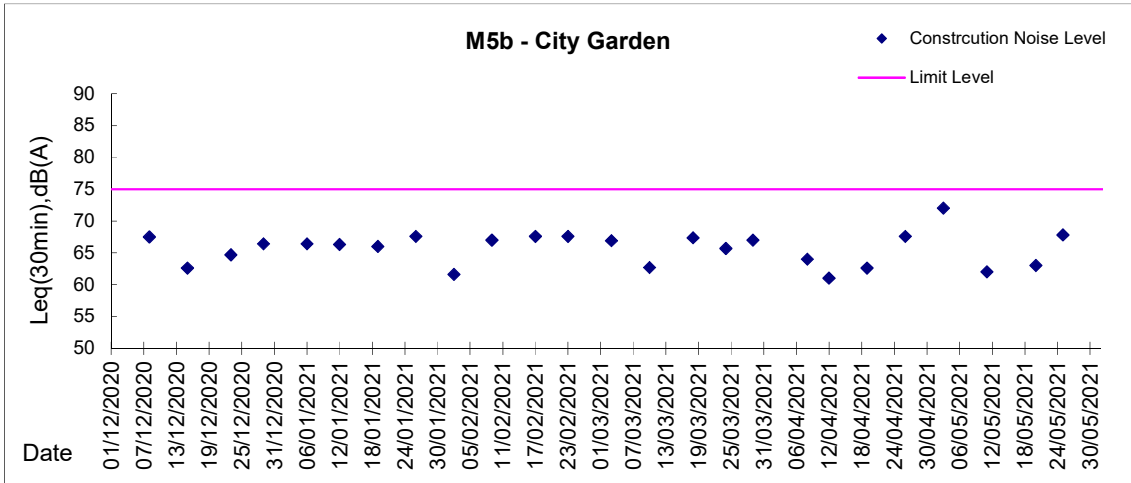

Graphic Presentation of Noise Monitoring Result
Day Time (0700 - 1900hrs on normal weekdays)

Graphic Presentation of Noise Monitoring Result

Day Time (0700 - 1900hrs on normal weekdays)

Remarks: Noise monitoring at M6 was temporarily suspended from 30 November 2020 as the school is temporarily closed and refused our access due to public health concern