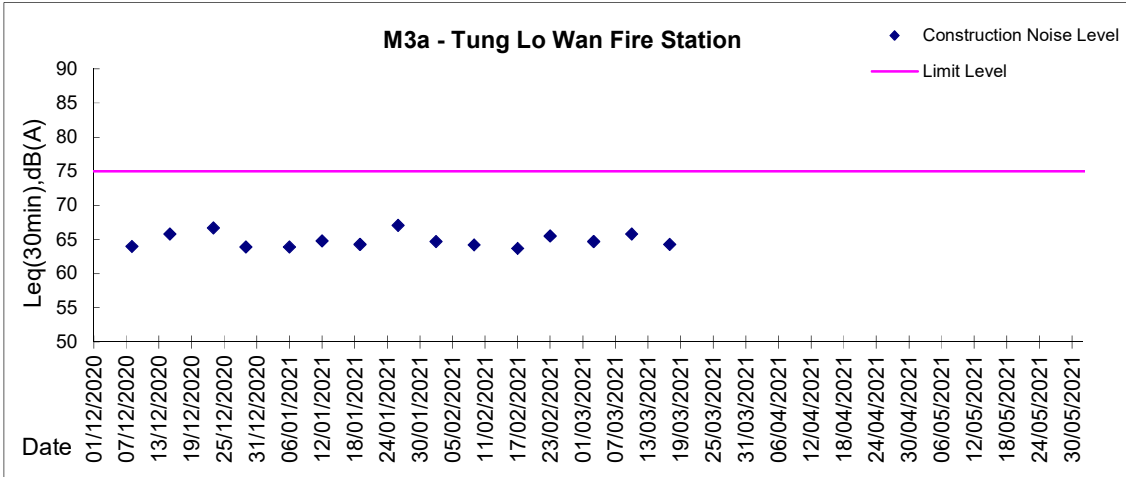

Graphic Presentation of Noise Monitoring Result
Day Time (0700 - 1900hrs on normal weekdays)

Graphic Presentation of Noise Monitoring Result

Day Time (0700 - 1900hrs on normal weekdays)

Remarks: Noise monitoring at M6 was temporarily suspended from 30 November 2020 as the school is temporarily closed and refused our access due to public health concern